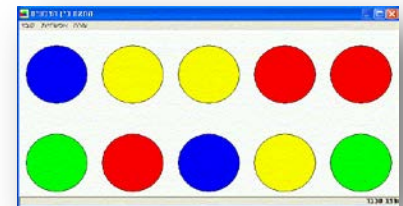

Additional details:

- Download :
  Match Them will run free for 30 days.
  After payment we will send you the Activation Code to your e-mail.