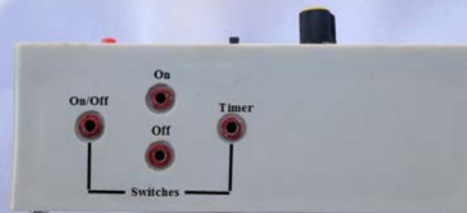

POWERBOX

The *PowerBox* was built in order to enable switch access of electrical devices. For ex. a ventilator, a mixer, a lamp etc.

The *PowerBox* has 3 modes of operation:

On/Off , On/Off with latch and Timer.

The *PowerBox* is easy to operate but in any case each button and jack is labeled. Also it arrives with written instructions.

Additional details:

- Enables the connection of one electrical device.
- By default comes with 220 AC connections. If there is need for 110 AC connections, please contact us first.
- Warranty: 12 month.
- Delivery cost is included.
- Money back guaranteed if returned within 14 days.
- For use of electrical devices up to 500 Watts