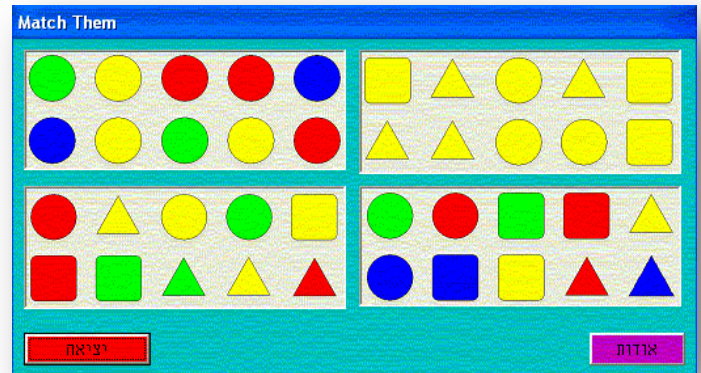

MATCH THEM

Match Them is a computer game that tests the user capability to match between colors and shapes. The game contains four levels of difficulty;

- ✚ Match colors when same shape.
- ✚ Match shapes when same colors.
- ✚ Match colors when different shapes.
- ✚ Match shapes when different colors.